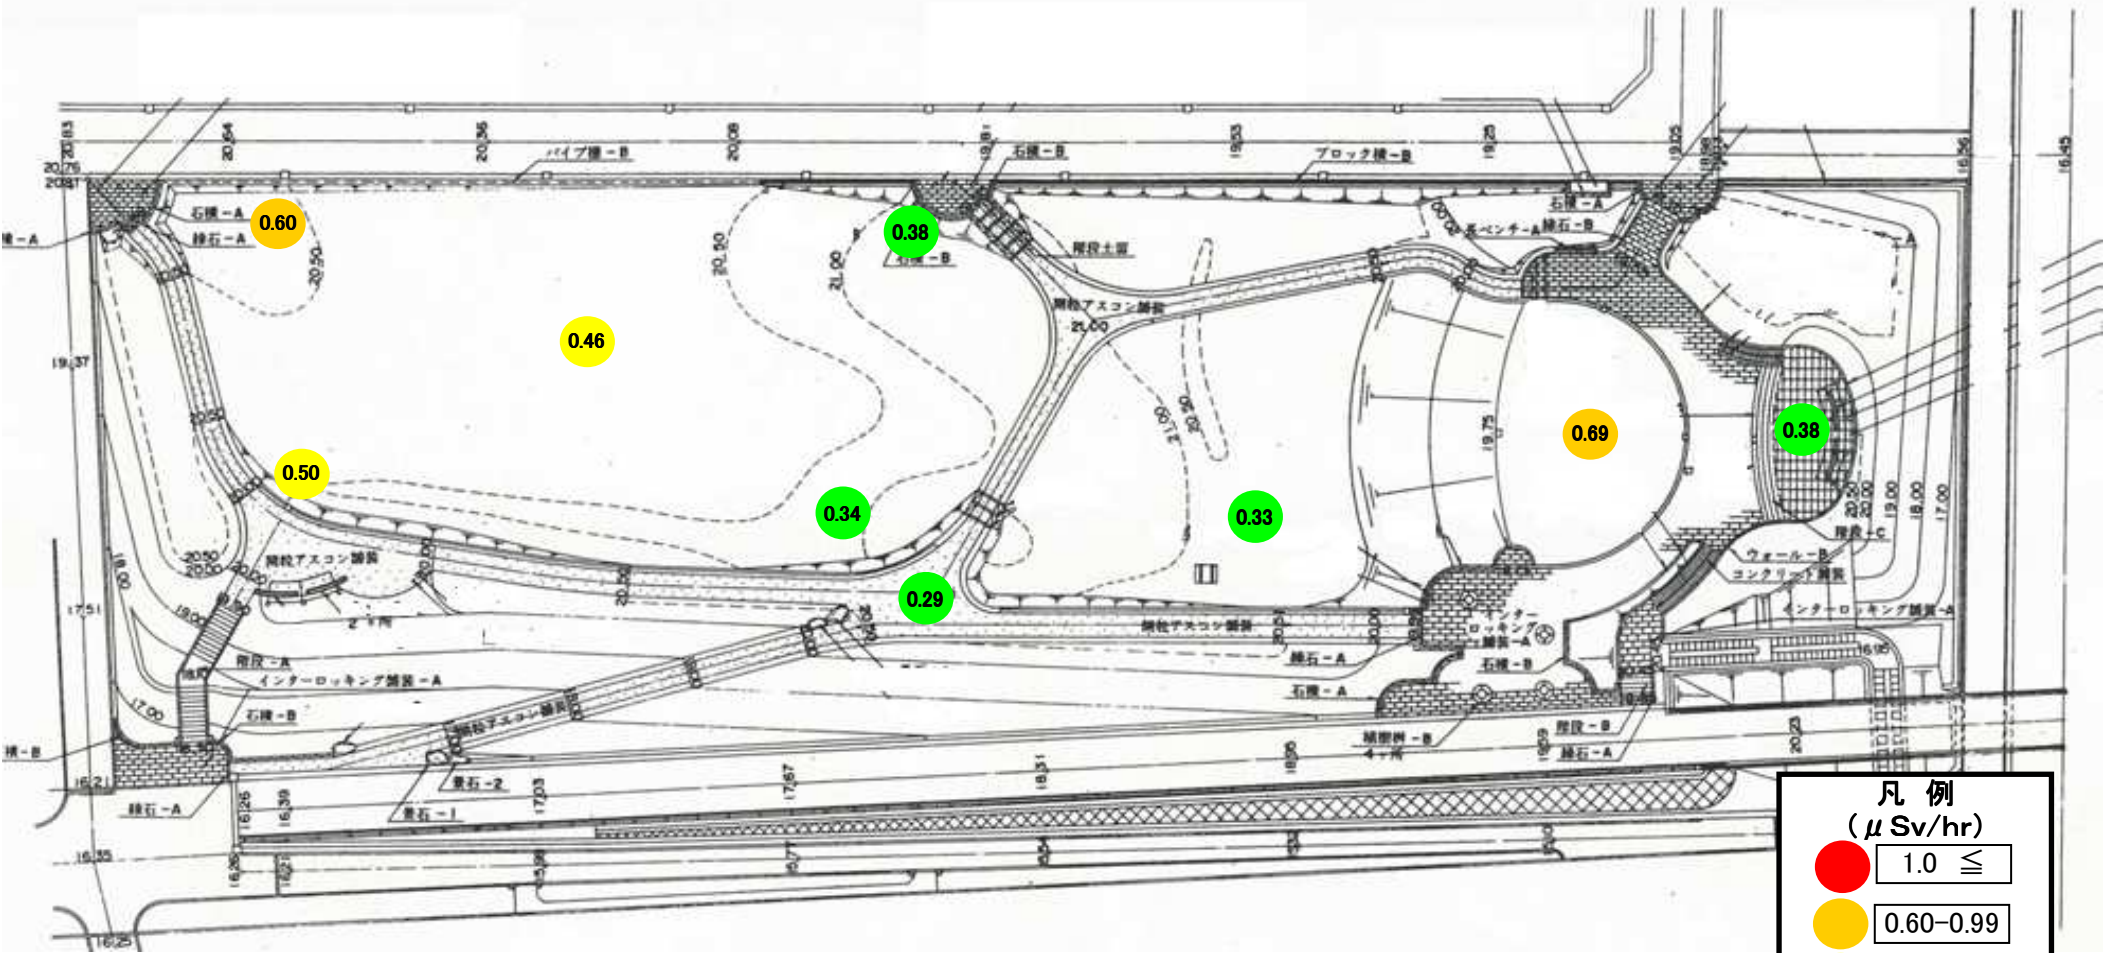

松風公園

凡例 ($\mu\text{Sv/hr}$)	
● (Red)	$1.0 \leq$
● (Yellow)	0.60-0.99
● (Light Yellow)	0.40-0.59
● (Green)	0.20-0.39
● (Light Blue)	0.10-0.19
● (Blue)	< 0.1