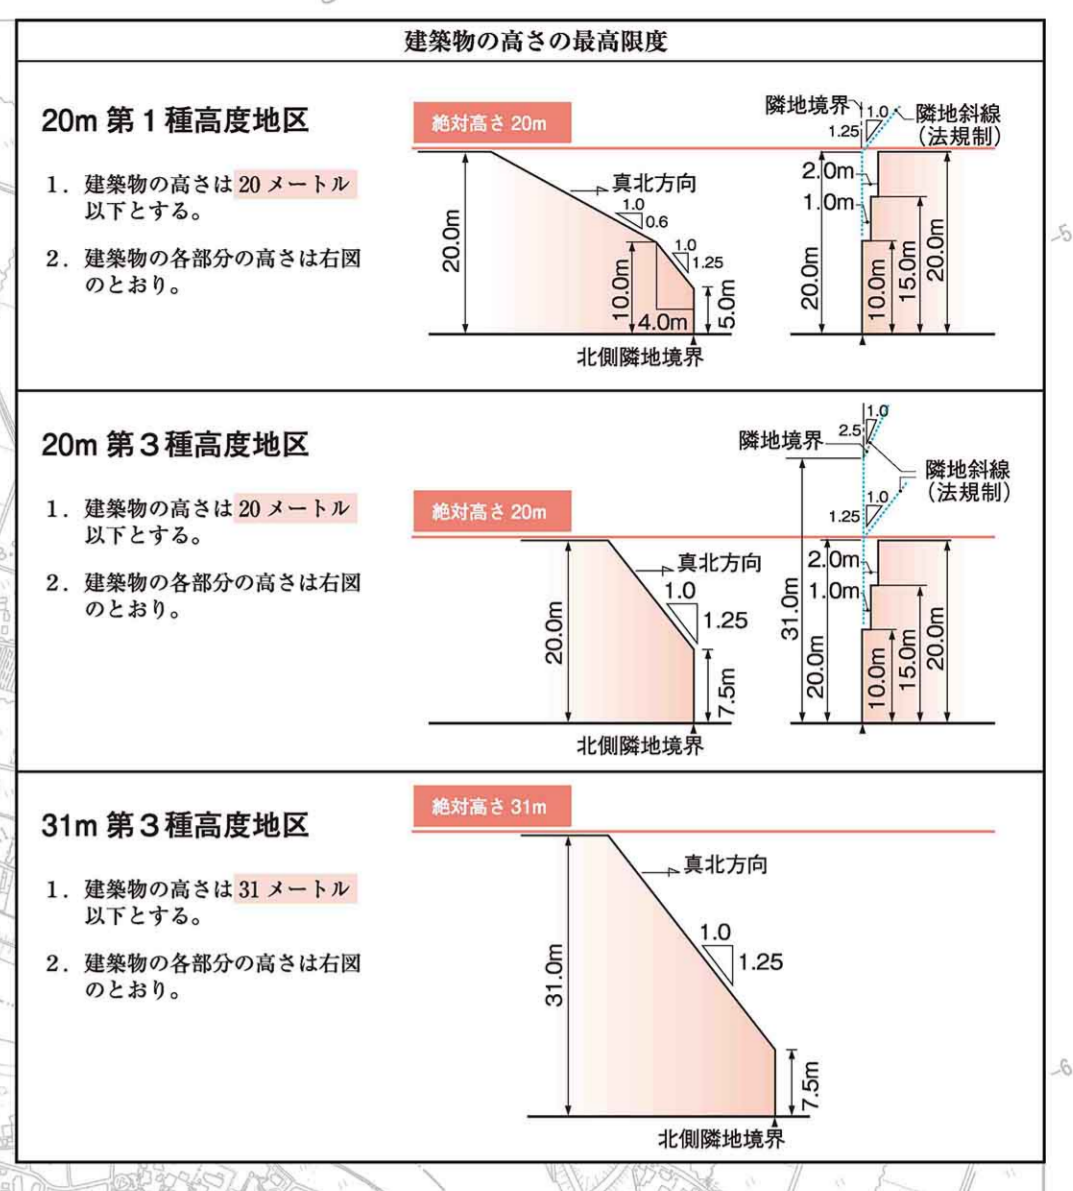

- List of symbols for administrative areas, land use zones, and other planning elements.

Table with columns: 用途地域, 容積率, 建ぺい率, 高さ制限, etc. It lists various urban planning zones and their corresponding regulations.

Table with columns: 用途, 用途地区, 用途地区番号, etc. It provides details for specific land use zones.

SAMPLE

凡例 (Legend) table listing symbols for administrative areas, land use zones, roads, and other planning elements.

Table with columns: 用途地区, 用途地区番号, 用途地区名称, etc. It provides details for specific land use zones.

Table with columns: 用途, 用途地区, 用途地区番号, etc. It provides details for specific land use zones.